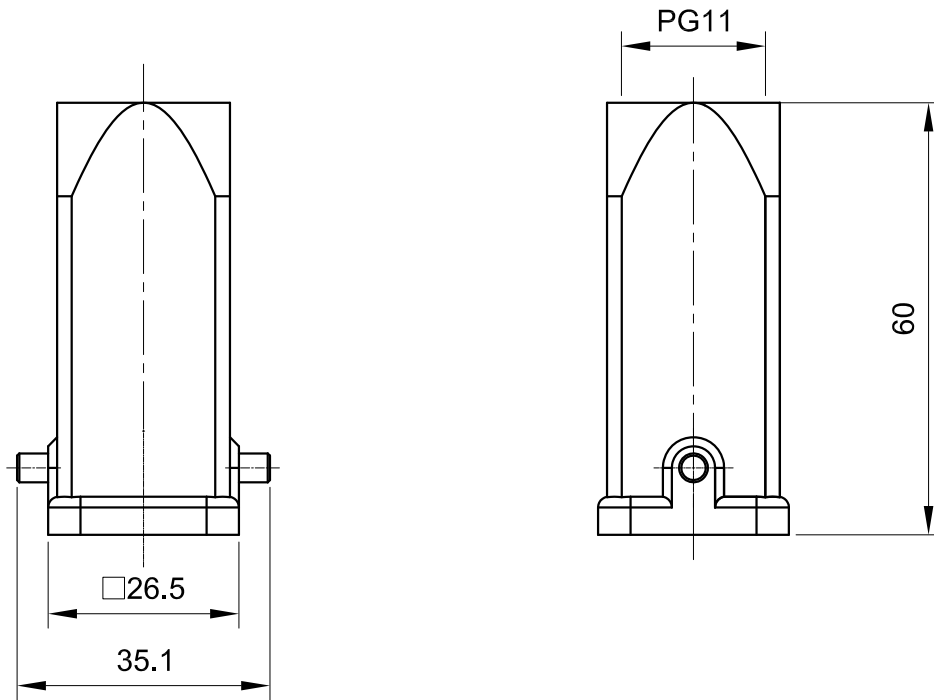

B

B

C

C

D

D

 InKonn (Suzhou) Electric Technology Co.,Ltd.	 All Dimensions in mm Original Size DIN A4	Date 2019-11-11	Drawing No. TC2763171	Rev. A00	Scale 1:1
	Type Name HPA3-TE-DB-PG11	Part No. 10 07 803 0000	Created by Shuxu Huang	Checked by Yiyi Luo	Page 1/1